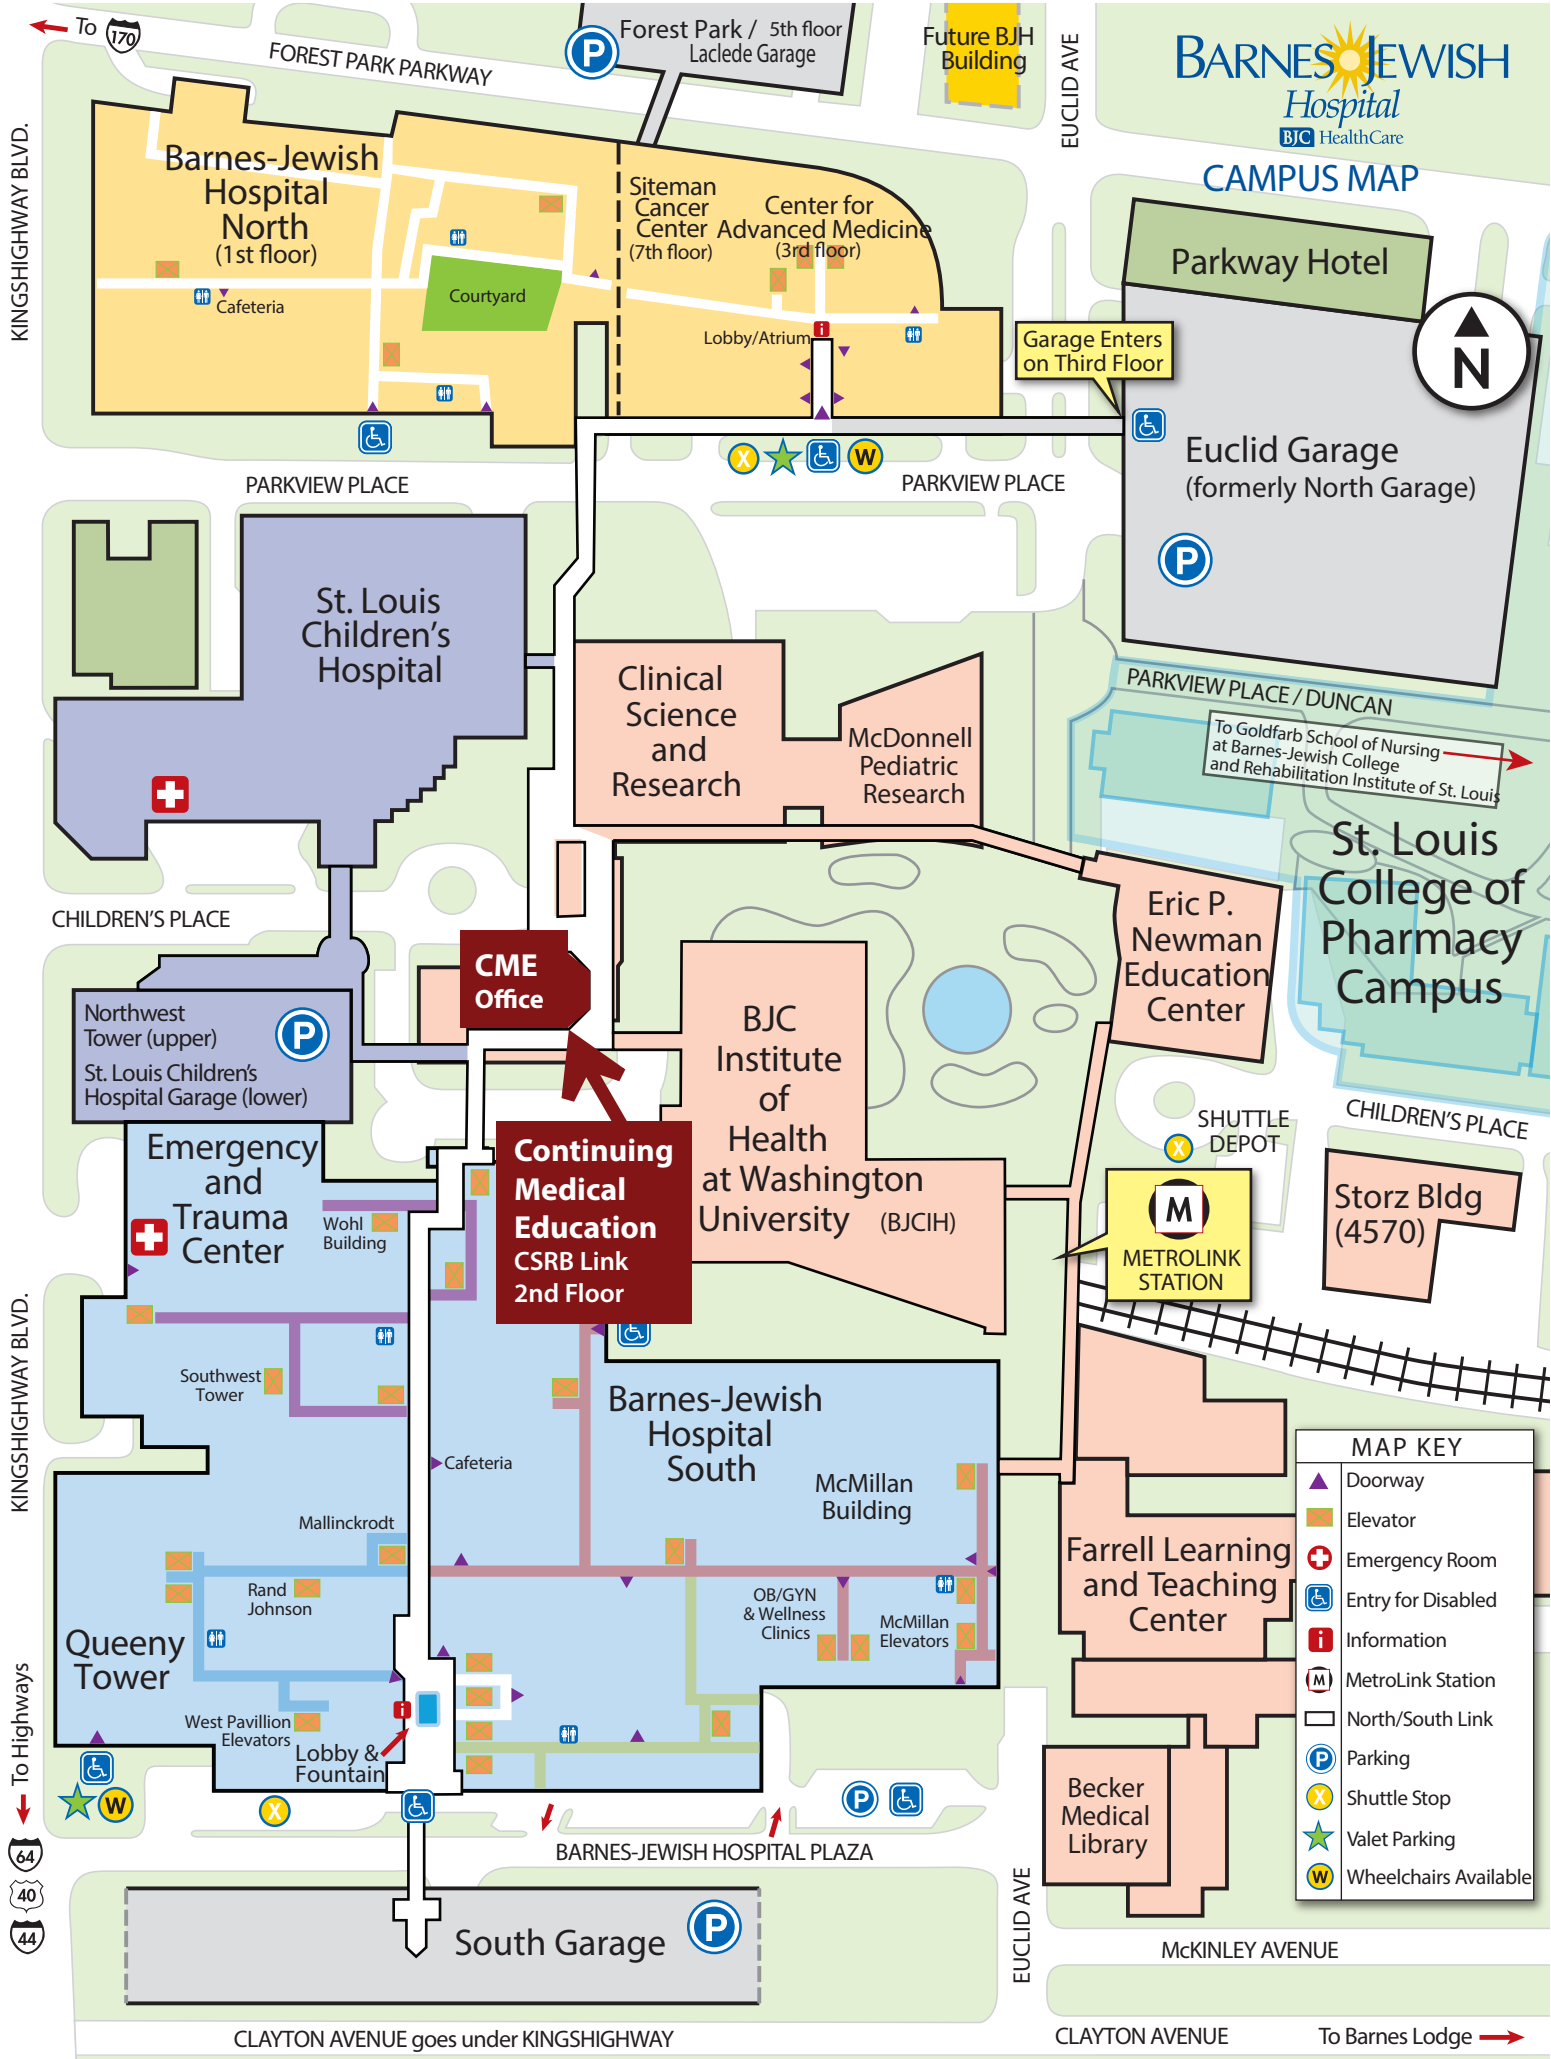

CAMPUS MAP

MAP KEY	
▲	Doorway
⬆	Elevator
+	Emergency Room
♿	Entry for Disabled
i	Information
M	MetroLink Station
▭	North/South Link
P	Parking
X	Shuttle Stop
★	Valet Parking
W	Wheelchairs Available

KINGSHIGHWAY BLVD.

KINGSHIGHWAY BLVD.

To Highways
64
40
44

CLAYTON AVENUE goes under KINGSHIGHWAY

CLAYTON AVENUE

To Barnes Lodge →