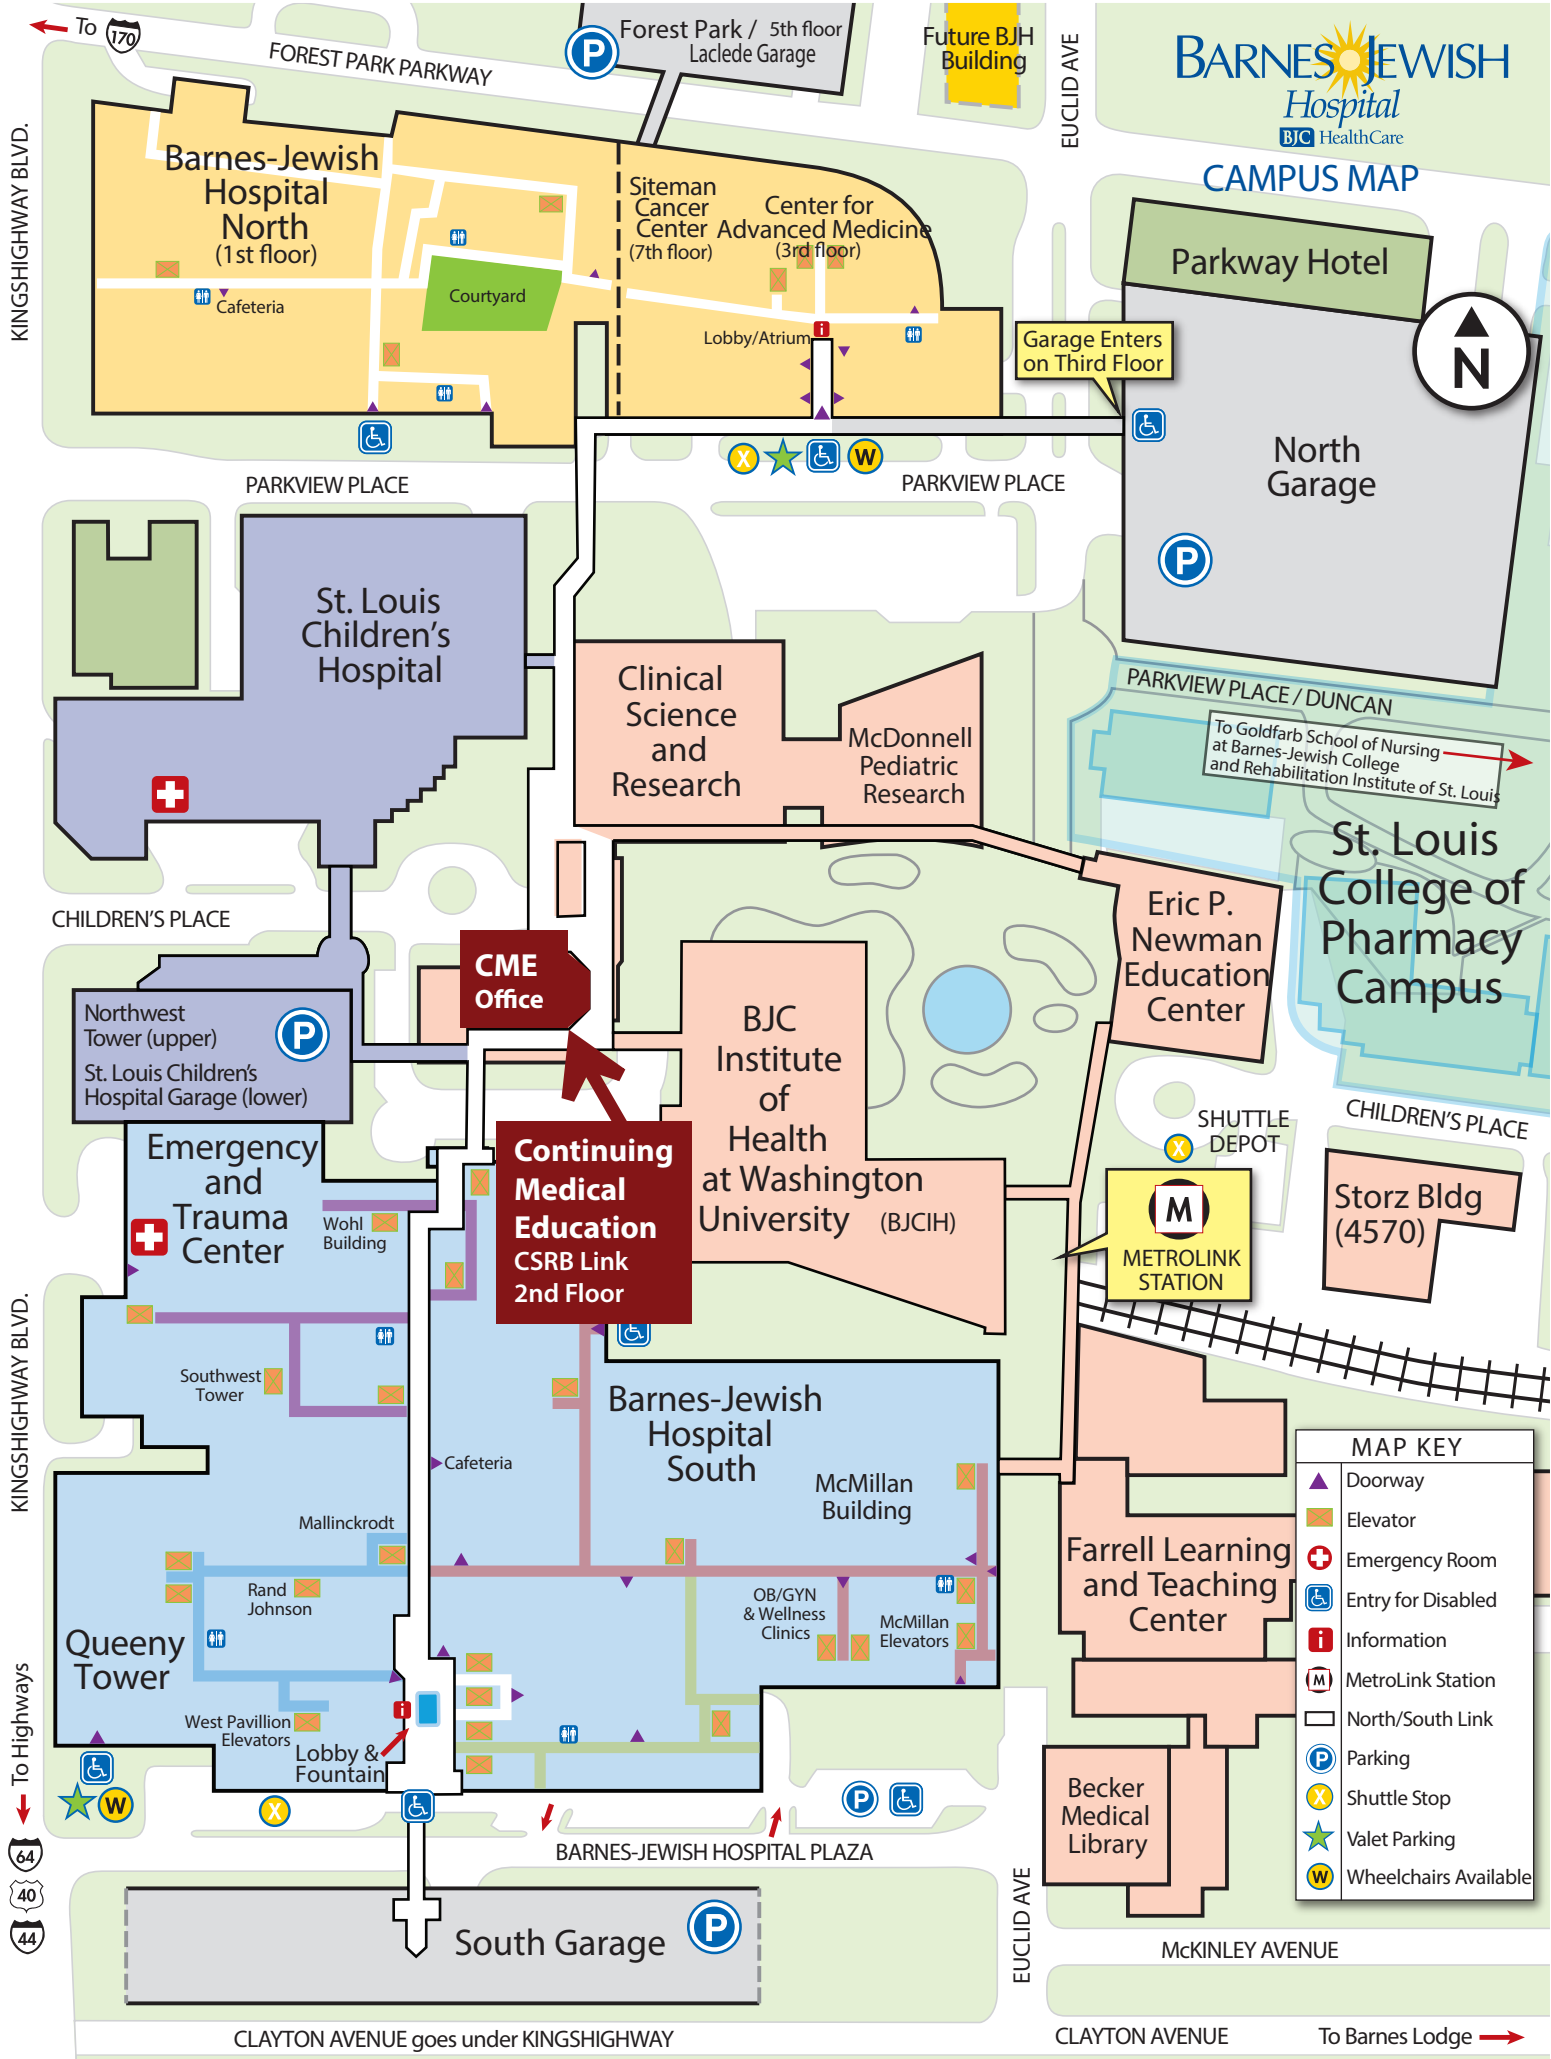

CAMPUS MAP

MAP KEY	
▲	Doorway
⬆	Elevator
+	Emergency Room
♿	Entry for Disabled
i	Information
M	MetroLink Station
—	North/South Link
P	Parking
X	Shuttle Stop
★	Valet Parking
W	Wheelchairs Available

KINGSHIGHWAY BLVD.

KINGSHIGHWAY BLVD.

To Highways
64
40
44

EUCLID AVE

EUCLID AVE

CLAYTON AVENUE goes under KINGSHIGHWAY

CLAYTON AVENUE

To Barnes Lodge →